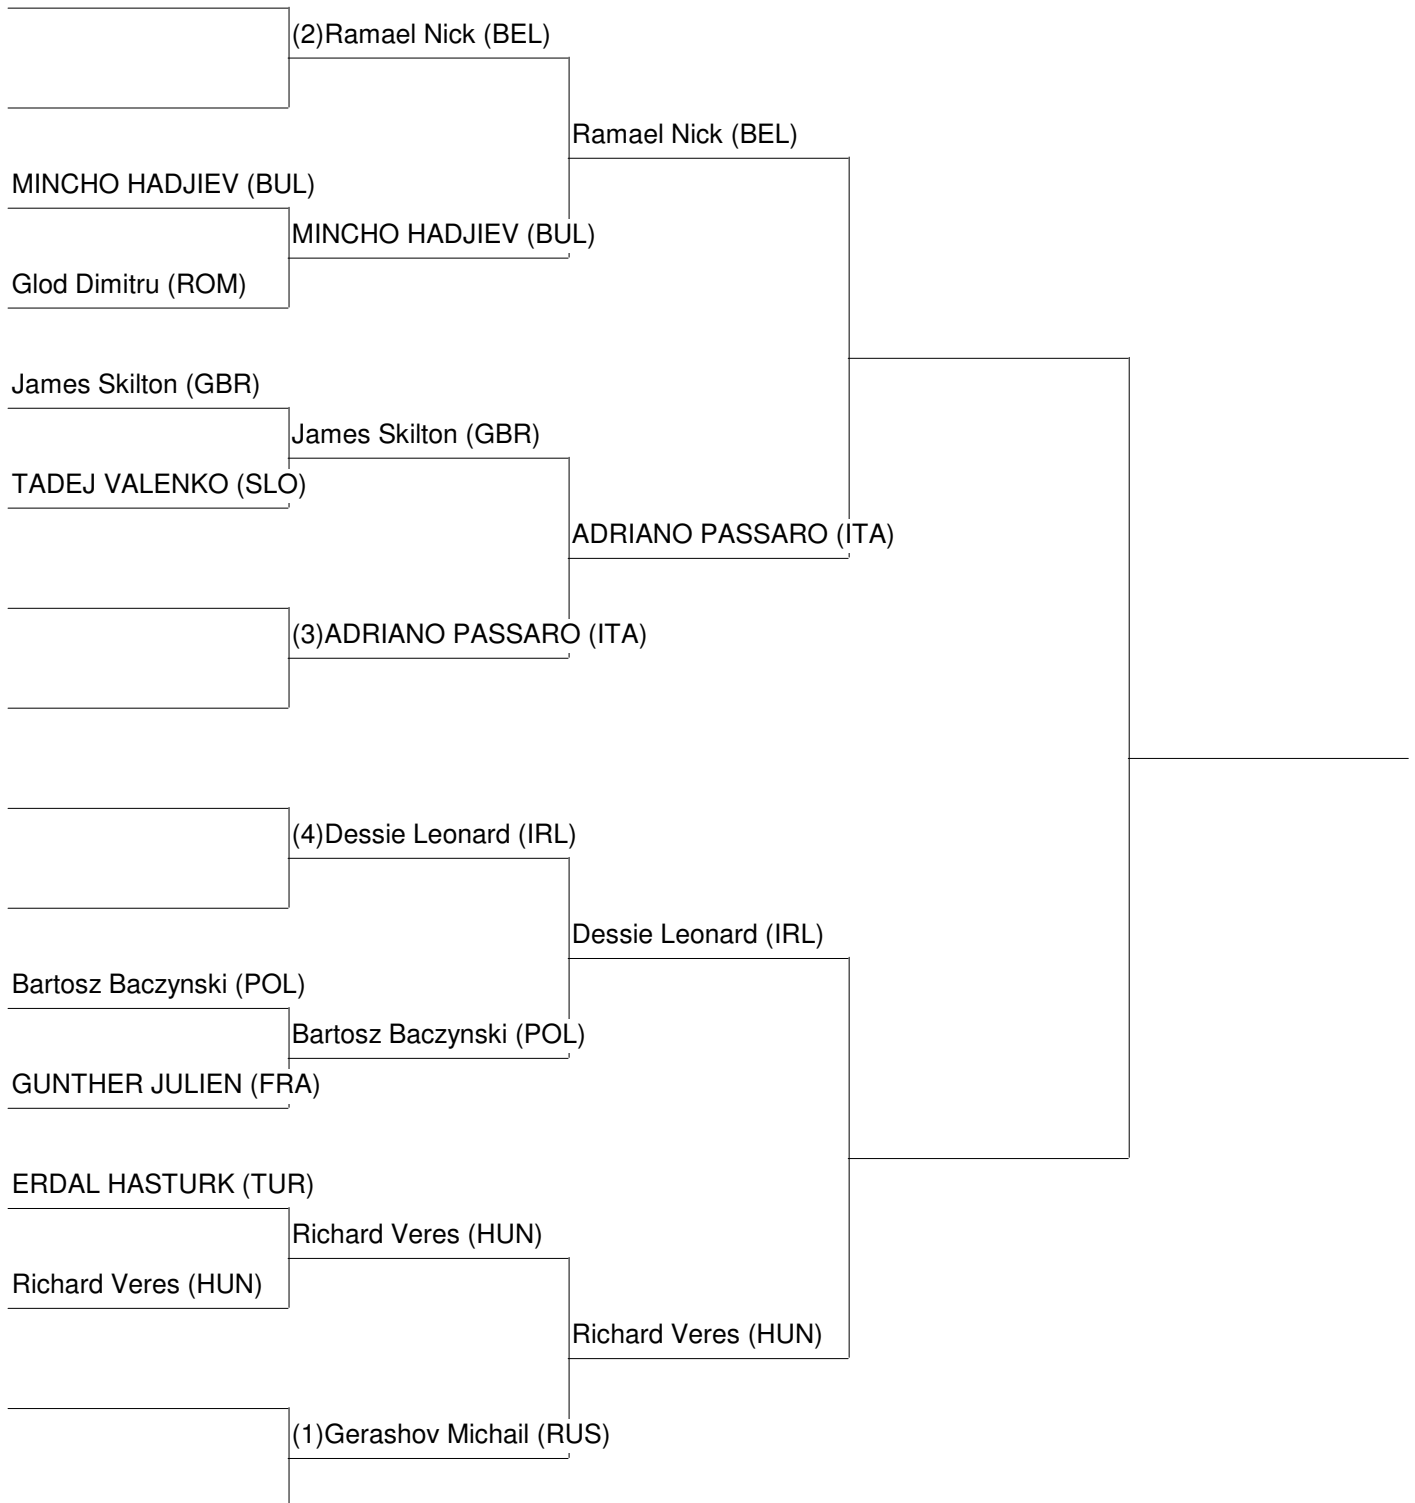

PF men -63 kg

WAKO EUROPEAN CHAMPIONSHIPS FC, KL, PF & MF 2012

Bukarest (ROM)

24.11.2012 - 01.12.2012

Signature

28.11.2012 15:58:28

PF men -69 kg

WAKO EUROPEAN CHAMPIONSHIPS FC, KL, PF & MF 2012